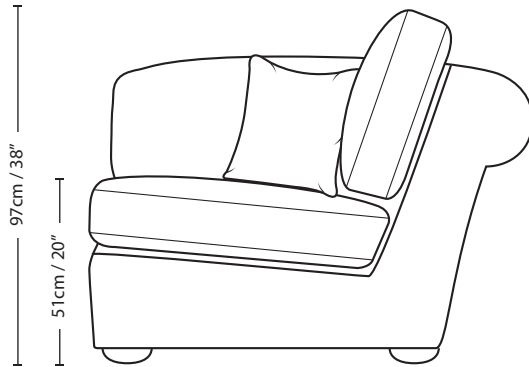

MANHATTAN

3 SEATER ROLL BACK FORMAL CUSHION

33cm / 13" | 162cm / 64" | 33cm / 13"

79cm / 31"

97cm / 38"

51cm / 20"

79cm / 31"

229cm / 90"

Overall Height	Overall Width	Overall Depth	Arm Height	Back Height of Frame	Seat Height	Arm Width	Inside Width Arm to Arm	Seat Depth to Cushions	Seat Depth no Cushions
97cm / 38"	229cm / 90"	114cm / 45"	79cm / 31"	79cm / 31"	51cm / 20"	33cm / 13"	162cm / 64"	53cm / 21"	81cm / 32"

Seating sizes vary to a great extent and particularly wherever there are soft cushions involved, this is magnified with front of seat to back cushion depths, whilst formal back cushions will vary with age and plumping. It is essential to note that scatter back cushion depths will adjust from which point you measure, overtime and with plumping, the accurate measurement does not exist as it will resize each and every time you enjoy its comfort.